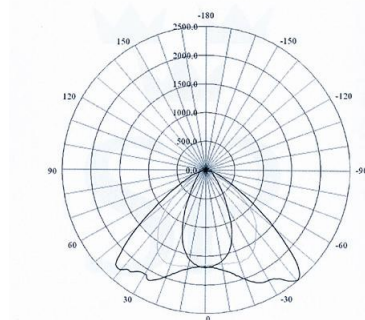

The ESL LIM LREC 70 W Polar diagram

Aluwave AB is an innovative Swedish company that designs and supplies intelligent modules and lighting systems based on LED (Light Emitting Diode) technology. The foundation of Aluwave is based on the expertise in thermal management and the unique substrate system called Alunat™.

For more information:
<http://www.eurostreetled.com/>